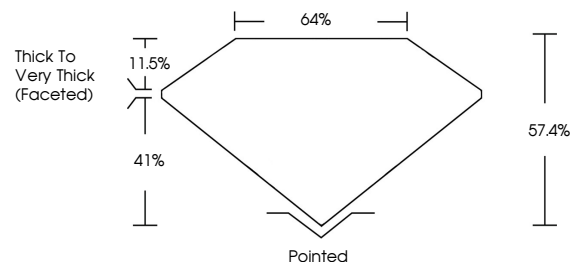

IGI

May 2, 2024
IGI Report No LG632449699
HEART BRILLIANT
10.02 X 11.25 X 6.46 MM
4.20 CARATS
E
VS 1
57.4%
41%
Thick to Very Thick (Faceted)
Pointed
EXCELLENT
EXCELLENT
NONE
IGI LG632449699
Comments: This Laboratory Grown Diamond was created by Chemical Vapor Deposition (CVD) growth process and may include post-growth treatment. Type IIa

May 2, 2024
IGI Report Number **LG632449699**
Description **LABORATORY GROWN DIAMOND**
Shape and Cutting Style **HEART BRILLIANT**
Measurements **10.02 X 11.25 X 6.46 MM**

GRADING RESULTS

Carat Weight **4.20 CARATS**
Color Grade **E**
Clarity Grade **VS 1**

PROPORTIONS

CLARITY CHARACTERISTICS

KEY TO SYMBOLS

Red symbols indicate internal characteristics.
Green symbols indicate external characteristics.

Sample Image Used

COLOR

D E F G H I J Faint Very Light Light