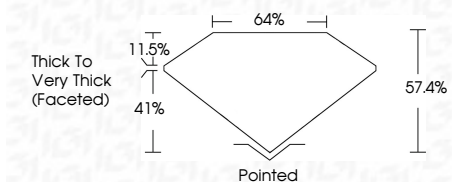

ELECTRONIC COPY

LG632449699
Report verification at igi.org

May 2, 2024
IGI Report Number **LG632449699**
Description **LABORATORY GROWN DIAMOND**
Shape and Cutting Style **HEART BRILLIANT**
Measurements **10.02 X 11.25 X 6.46 MM**

GRADING RESULTS

Carat Weight **4.20 CARATS**
Color Grade **E**
Clarity Grade **VS 1**

ADDITIONAL GRADING INFORMATION

Polish **EXCELLENT**
Symmetry **EXCELLENT**
Fluorescence **NONE**
Inscription(s) **IGI LG632449699**
Comments: This Laboratory Grown Diamond was created by Chemical Vapor Deposition (CVD) growth process and may include post-growth treatment. Type IIa

IGI

May 2, 2024
IGI Report No LG632449699
HEART BRILLIANT
10.02 X 11.25 X 6.46 MM
4.20 CARATS
E
VS 1
57.4%
41%
Thick to Very Thick (Faceted)
Pointed
EXCELLENT
EXCELLENT
NONE
IGI LG632449699
Comments: This Laboratory Grown Diamond was created by Chemical Vapor Deposition (CVD) growth process and may include post-growth treatment. Type IIa

May 2, 2024
IGI Report Number **LG632449699**
Description **LABORATORY GROWN DIAMOND**
Shape and Cutting Style **HEART BRILLIANT**
Measurements **10.02 X 11.25 X 6.46 MM**

GRADING RESULTS

Carat Weight **4.20 CARATS**
Color Grade **E**
Clarity Grade **VS 1**