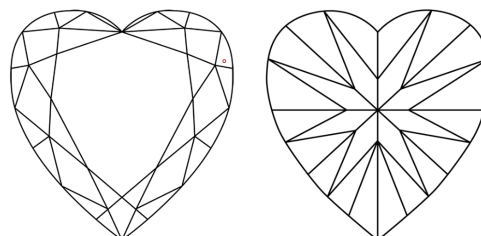

May 2, 2024
IGI Report Number **LG632449699**
Description **LABORATORY GROWN DIAMOND**
Shape and Cutting Style **HEART BRILLIANT**
Measurements **10.02 X 11.25 X 6.46 MM**

GRADING RESULTS

Carat Weight **4.20 CARATS**
Color Grade **E**
Clarity Grade **VS 1**

PROPORTIONS

CLARITY CHARACTERISTICS

KEY TO SYMBOLS

Red symbols indicate internal characteristics.
Green symbols indicate external characteristics.

Sample Image Used

COLOR

D E F G H I J Faint Very Light Light