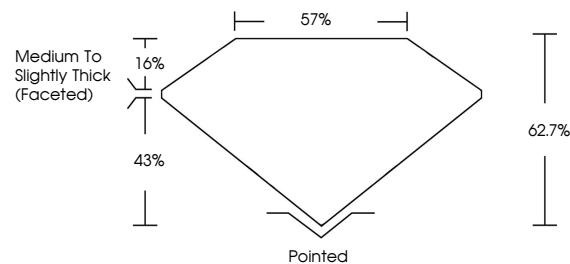

PROPORTIONS