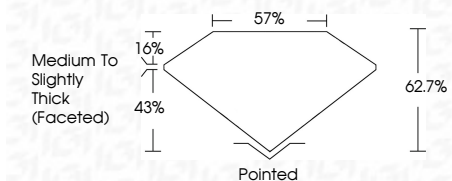

ELECTRONIC COPY

LG633432009
Report verification at igi.org

May 14, 2024
IGI Report Number **LG633432009**
Description **LABORATORY GROWN DIAMOND**
Shape and Cutting Style **OVAL BRILLIANT**
Measurements **14.33 X 9.36 X 5.87 MM**

GRADING RESULTS

Carat Weight **5.01 CARATS**
Color Grade **G**
Clarity Grade **VS 1**

ADDITIONAL GRADING INFORMATION

Polish **EXCELLENT**
Symmetry **EXCELLENT**
Fluorescence **NONE**
Inscription(s) **IGI LG633432009**
Comments: This Laboratory Grown Diamond was created by Chemical Vapor Deposition (CVD) growth process and may include post-growth treatment. Type IIa

IGI

May 14, 2024
IGI Report No LG633432009
OVAL BRILLIANT
14.33 X 9.36 X 5.87 MM
Carat Weight **5.01 CARATS**
Color Grade **G**
Clarity Grade **VS 1**
Depth **62.7%**
Table **1.6%**
Girdle **Medium to Slightly Thick (Faceted)**
Culet **Pointed**
Polish **EXCELLENT**
Symmetry **EXCELLENT**
Fluorescence **NONE**
Inscription(s) **IGI LG633432009**

GRADING RESULTS

Carat Weight **5.01 CARATS**
Color Grade **G**
Clarity Grade **VS 1**

ADDITIONAL GRADING INFORMATION

Polish **EXCELLENT**
Symmetry **EXCELLENT**
Fluorescence **NONE**
Inscription(s) **IGI LG633432009**