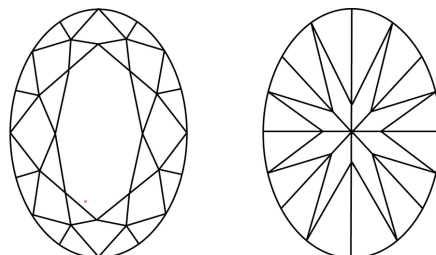

CLARITY CHARACTERISTICS

KEY TO SYMBOLS

Red symbols indicate internal characteristics.
Green symbols indicate external characteristics.

COLOR

D E F G H I J Faint Very Light Light

CLARITY

IF	VS¹⁻²	VS¹⁻²	SI¹⁻²	I¹⁻³
Internally Flawless	Very Very Slightly Included	Very Slightly Included	Slightly Included	Included