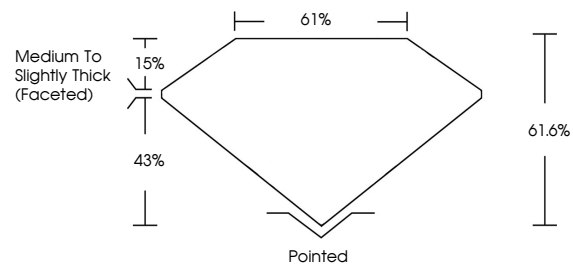

PROPORTIONS