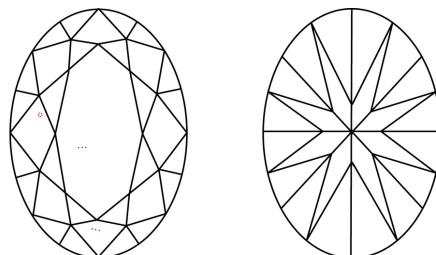

CLARITY CHARACTERISTICS

KEY TO SYMBOLS

Red symbols indicate internal characteristics.
Green symbols indicate external characteristics.