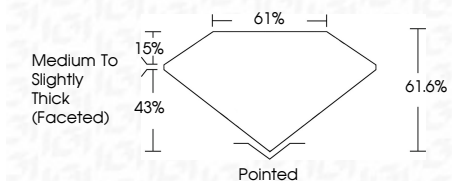

ELECTRONIC COPY

LG634431421
Report verification at igi.org

May 21, 2024
IGI Report Number **LG634431421**
Description **LABORATORY GROWN DIAMOND**
Shape and Cutting Style **OVAL BRILLIANT**
Measurements **10.55 X 7.71 X 4.75 MM**

GRADING RESULTS

Carat Weight **2.47 CARATS**
Color Grade **G**
Clarity Grade **VVS 2**

ADDITIONAL GRADING INFORMATION

Polish **EXCELLENT**
Symmetry **EXCELLENT**
Fluorescence **NONE**
Inscription(s) **IGI LG634431421**
Comments: This Laboratory Grown Diamond was created by Chemical Vapor Deposition (CVD) growth process and may include post-growth treatment. Type IIa

IGI

May 21, 2024
IGI Report No LG634431421
OVAL BRILLIANT
10.55 X 7.71 X 4.75 MM
2.47 CARATS
Color Grade **G**
Clarity Grade **VVS 2**
Depth **61.6%**
Table **15%**
Girdle **Medium to Slightly Thick (Faceted)**
Culet **Pointed**
Polish **EXCELLENT**
Symmetry **EXCELLENT**
Fluorescence **NONE**
Inscription(s) **IGI LG634431421**

Comments: This Laboratory Grown Diamond was created by Chemical Vapor Deposition (CVD) growth process and may include post-growth treatment. Type IIa

May 21, 2024
IGI Report Number **LG634431421**
Description **LABORATORY GROWN DIAMOND**
Shape and Cutting Style **OVAL BRILLIANT**
Measurements **10.55 X 7.71 X 4.75 MM**