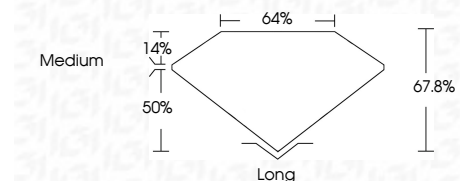

ELECTRONIC COPY

LG649409477
Report verification at igi.org

August 27, 2024
IGI Report Number **LG649409477**
Description **LABORATORY GROWN DIAMOND**
Shape and Cutting Style **EMERALD CUT**
Measurements **10.47 X 7.43 X 5.04 MM**

GRADING RESULTS

Carat Weight **4.01 CARATS**
Color Grade **FANCY VIVID BLUE**
Clarity Grade **VS 1**

ADDITIONAL GRADING INFORMATION

Polish **EXCELLENT**
Symmetry **EXCELLENT**
Fluorescence **NONE**
Inscription(s) **IGI LG649409477**
Comments: This Laboratory Grown Diamond was created by Chemical Vapor Deposition (CVD) growth process. Indications of post-growth treatment.

August 27, 2024
IGI Report No. LG649409477
EMERALD CUT
4.01 CARATS
Carat Weight
Color Grade **FANCY VIVID BLUE**
Clarity Grade **VS 1**
Depth **67.8%**
Table **50%**
Girdle **Medium**
Culet **Long**
Polish **EXCELLENT**
Symmetry **EXCELLENT**
Fluorescence **NONE**
Inscription(s) **IGI LG649409477**

GRADING RESULTS

Carat Weight **4.01 CARATS**
Color Grade **FANCY VIVID BLUE**
Clarity Grade **VS 1**

ADDITIONAL GRADING INFORMATION

Polish **EXCELLENT**
Symmetry **EXCELLENT**
Fluorescence **NONE**
Inscription(s) **IGI LG649409477**