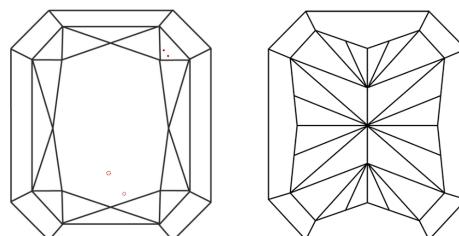

CLARITY CHARACTERISTICS

KEY TO SYMBOLS

Red symbols indicate internal characteristics.
Green symbols indicate external characteristics.

COLOR

D E F G H I J Faint Very Light Light

CLARITY

IF	VS¹⁻²	VS¹⁻²	SI¹⁻²	I¹⁻³
Internally Flawless	Very Very Slightly Included	Very Slightly Included	Slightly Included	Included