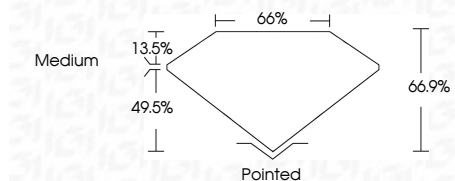

ELECTRONIC COPY

LG651466226
Report verification at igi.org

September 6, 2024
IGI Report Number **LG651466226**
Description **LABORATORY GROWN DIAMOND**

Shape and Cutting Style **CUT CORNERED
RECTANGULAR MODIFIED
BRILLIANT**

Measurements **6.49 X 5.01 X 3.35 MM**

GRADING RESULTS

Carat Weight **1.02 CARAT**
Color Grade **D**
Clarity Grade **VS 1**

ADDITIONAL GRADING INFORMATION

Polish **EXCELLENT**
Symmetry **EXCELLENT**
Fluorescence **NONE**

September 6, 2024
IGI Report No LG651466226
CUT CORNERED RECT. MODIFIED BRILLIANT
6.49 X 5.01 X 3.35 MM
1.02 CARAT
D
VS 1
66.9%
66%
Medium
Pointed
EXCELLENT
EXCELLENT
NONE
IGI LG651466226

Comments: As Grown - No indication of post-growth treatment.
This Laboratory Grown Diamond was created by High Pressure High Temperature (HPHT) growth process.
Type II

LABORATORY GROWN DIAMOND REPORT

September 6, 2024
IGI Report Number **LG651466226**
Description **LABORATORY GROWN DIAMOND**
Shape and Cutting Style **CUT CORNERED RECTANGULAR
MODIFIED BRILLIANT**
Measurements **6.49 X 5.01 X 3.35 MM**