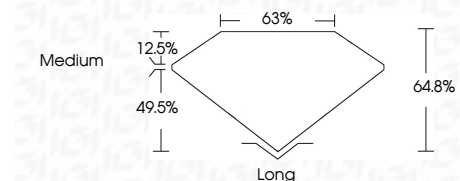

ELECTRONIC COPY

LG651466437
Report verification at igi.org

September 12, 2024
IGI Report Number **LG651466437**
Description **LABORATORY GROWN DIAMOND**
Shape and Cutting Style **EMERALD CUT**
Measurements **8.72 X 6.00 X 3.89 MM**

GRADING RESULTS

Carat Weight **2.01 CARATS**
Color Grade **FANCY INTENSE PINK**
Clarity Grade **VS 1**

ADDITIONAL GRADING INFORMATION

Polish **EXCELLENT**
Symmetry **EXCELLENT**
Fluorescence **SLIGHT**
Inscription(s) **IGI LG651466437**
Comments: This Laboratory Grown Diamond was created by Chemical Vapor Deposition (CVD) growth process. Indications of post-growth treatment.

September 12, 2024
IGI Report No LG651466437
EMERALD CUT
2.01 CARATS
FANCY INTENSE PINK
VS 1
8.72 X 6.00 X 3.89 MM
Color Grade
FANCY INTENSE PINK
Depth 64.8%
Table 63%
Girdle Medium
Culet Long
Polish EXCELLENT
Symmetry EXCELLENT
Fluorescence SLIGHT
Inscription(s) IGI LG651466437
Comments: This Laboratory Grown Diamond was created by Chemical Vapor Deposition (CVD) growth process. Indications of post-growth treatment.

GRADING RESULTS

Carat Weight **2.01 CARATS**
Color Grade **FANCY INTENSE PINK**
Clarity Grade **VS 1**

ADDITIONAL GRADING INFORMATION

Polish **EXCELLENT**
Symmetry **EXCELLENT**
Fluorescence **SLIGHT**
Inscription(s) **IGI LG651466437**