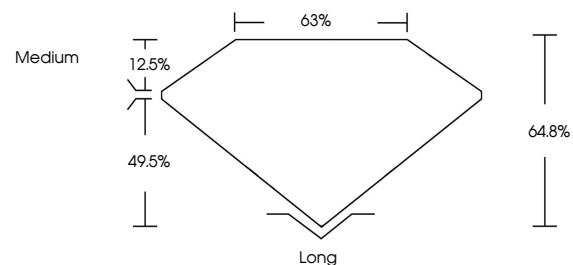

GRADING RESULTS

Carat Weight **2.01 CARATS**
Color Grade **FANCY INTENSE PINK**
Clarity Grade **VS 1**

ADDITIONAL GRADING INFORMATION

Polish **EXCELLENT**
Symmetry **EXCELLENT**
Fluorescence **SLIGHT**
Inscription(s) **IGI LG651466437**

Comments: This Laboratory Grown Diamond was created by Chemical Vapor Deposition (CVD) growth process. Indications of post-growth treatment.

PROPORTIONS

Sample Image Used

CLARITY CHARACTERISTICS

KEY TO SYMBOLS